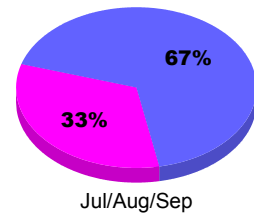

Membership Results
2010-2011

Membership
2009-2010

Month	Net Memb Goal	Actual New Memb	Actual Dropped Memb	Gain/Loss of Memb	Gain/Loss of Memb
Jul/Aug/Sep	600	166	-105	61	132
Totals	600	166	-105	61	132

Membership Results 2010-2011

Goal, New, Dropped, Gain/Loss

Comparison of Membership Gain/Loss

Current Year Compared to the Previous Year

Gender Comparison 2010-2011

■ Male ■ Female