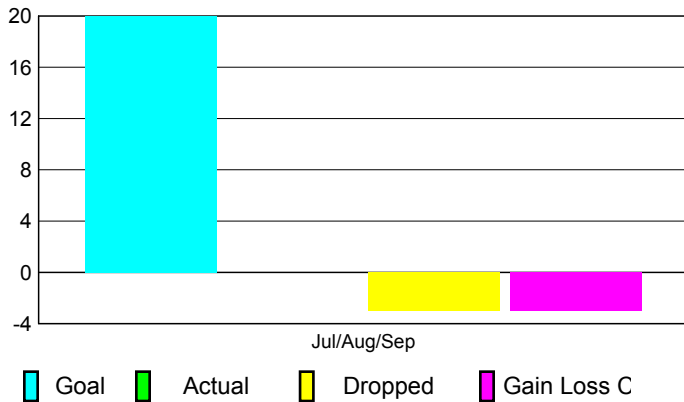

2010-2011 GMT Reports for District (or Undistricted) **District 381**

GMT: PAUL CHOR HO FAN

Location: CHINA

GMT CA: 5

CLUBS

Club Results
2010-2011

Clubs
2009-2010

Month	New Club Goal	Actual New Clubs	Actual Dropped Clubs	Gain/Loss of Clubs	Gain/Loss of Clubs
Jul/Aug/Sep	20	0	-3	-3	3
Totals	20	0	-3	-3	3

Club Results 2010-2011

Goal, New, Dropped, Gain/Loss

Comparison of Club Gain/Loss

Current Year Compared to the Previous Year

YTD Status Quo Clubs 2010-2011

Status Quo Clubs Compared to Status Quo Members

MEMBERSHIP