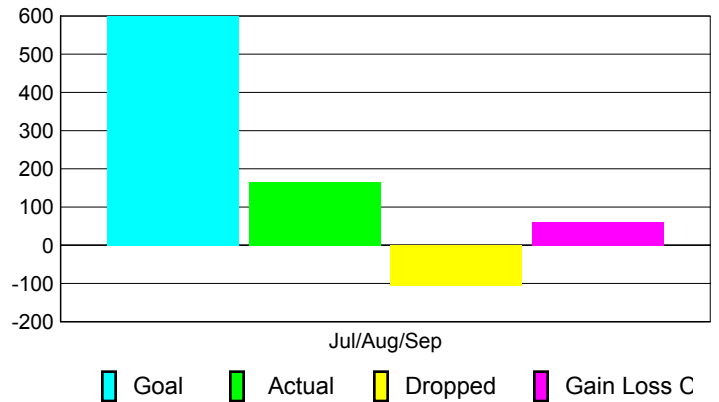

Membership Results 2010-2011

Goal, New, Dropped, Gain/Loss