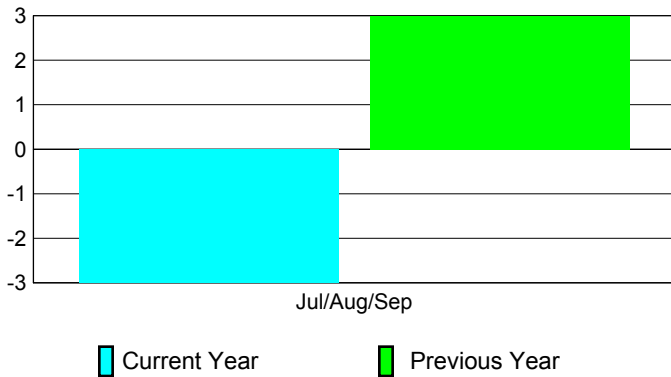

2010-2011 GMT Reports for District (or Undistricted) **District 381**

GMT: PAUL CHOR HO FAN

Location: CHINA

GMT CA: 5

CLUBS

Club Results
2010-2011

Clubs
2009-2010

Month	New Club Goal	Actual New Clubs	Actual Dropped Clubs	Gain/Loss of Clubs	Gain/Loss of Clubs
Jul/Aug/Sep	20	0	-3	-3	3
Totals	20	0	-3	-3	3

Club Results 2010-2011

Goal, New, Dropped, Gain/Loss

Comparison of Club Gain/Loss

Current Year Compared to the Previous Year

YTD Status Quo Clubs 2010-2011

Status Quo Clubs Compared to Status Quo Members

MEMBERSHIP