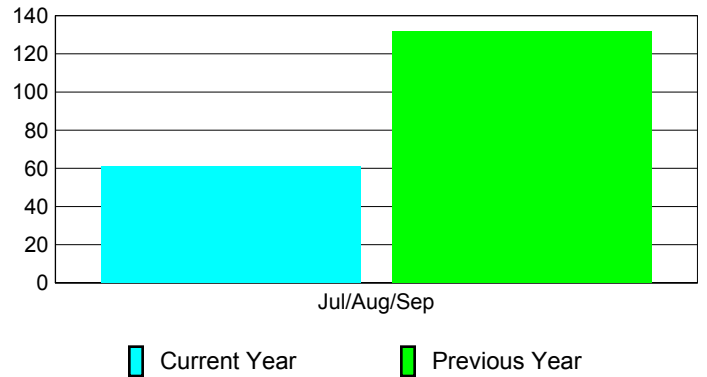

Membership Results
2010-2011

Membership
2009-2010

Month	Net Memb Goal	Actual New Memb	Actual Dropped Memb	Gain/Loss of Memb	Gain/Loss of Memb
Jul/Aug/Sep	600	166	-105	61	132
Totals	600	166	-105	61	132

Membership Results 2010-2011

Goal, New, Dropped, Gain/Loss

Comparison of Membership Gain/Loss

Current Year Compared to the Previous Year

Gender Comparison 2010-2011

■ Male ■ Female